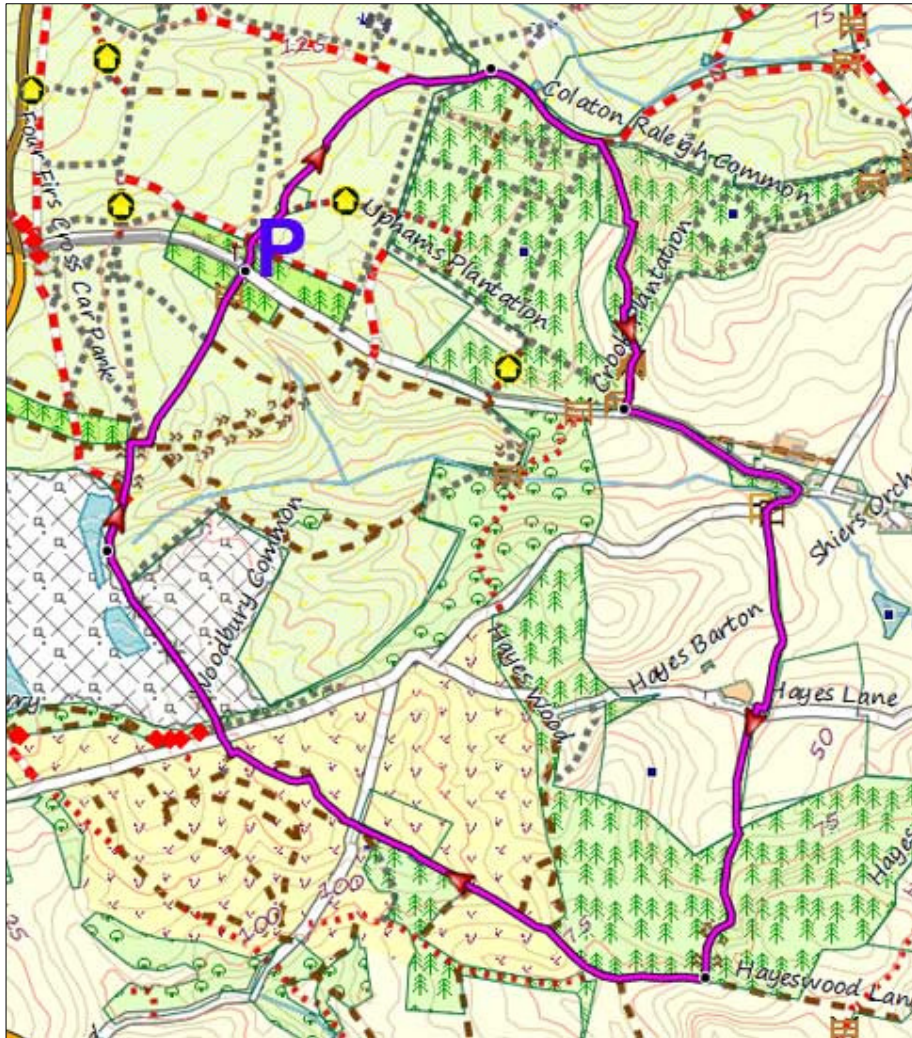

Devon Popular Walks with GPS

[Over 280 tried and tested free walks with map , gpx and kml](#)

Woodbury to Yelverton Circular Walk

Distance: 6 miles

Difficulty: * *

(c) [Pinns UK](#)