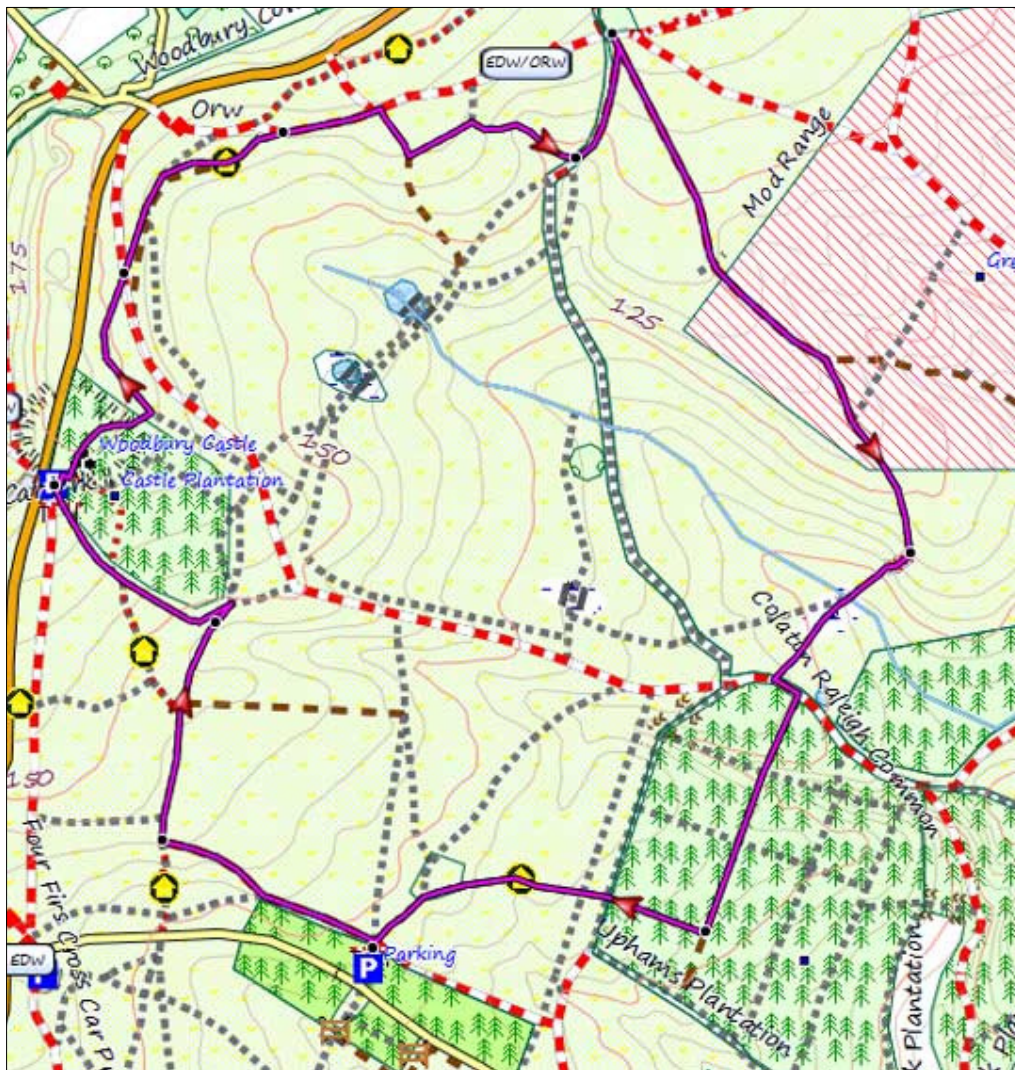

Woodbury Castle Walk

Distance: 3 miles

Difficulty: * *

[Over 270 tried and tested free walks with map , gpx and kml](#)

(c) Pinns UK