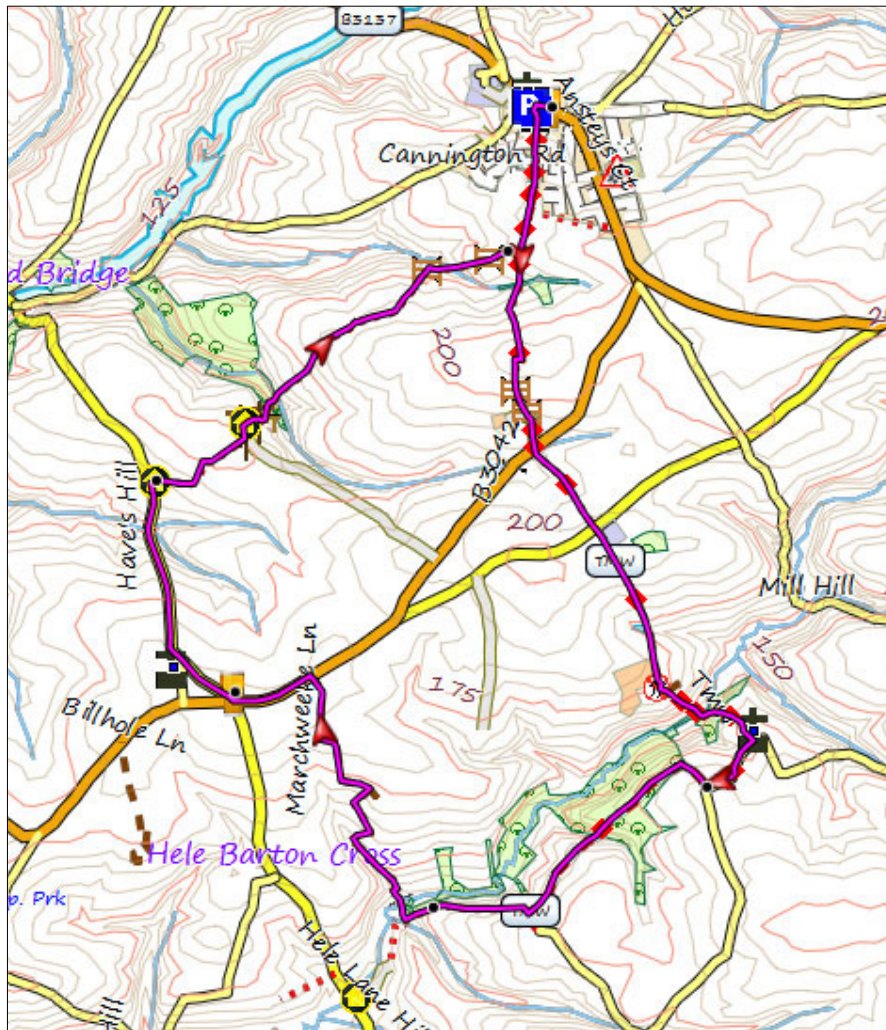

Devon Popular Walks with GPS

[Over 280 tried and tested free walks with map , gpx and kml](#)

Witheridge Walk 1

Distance: 6 miles

Difficulty: * * *

(c) [Pinns UK](#)