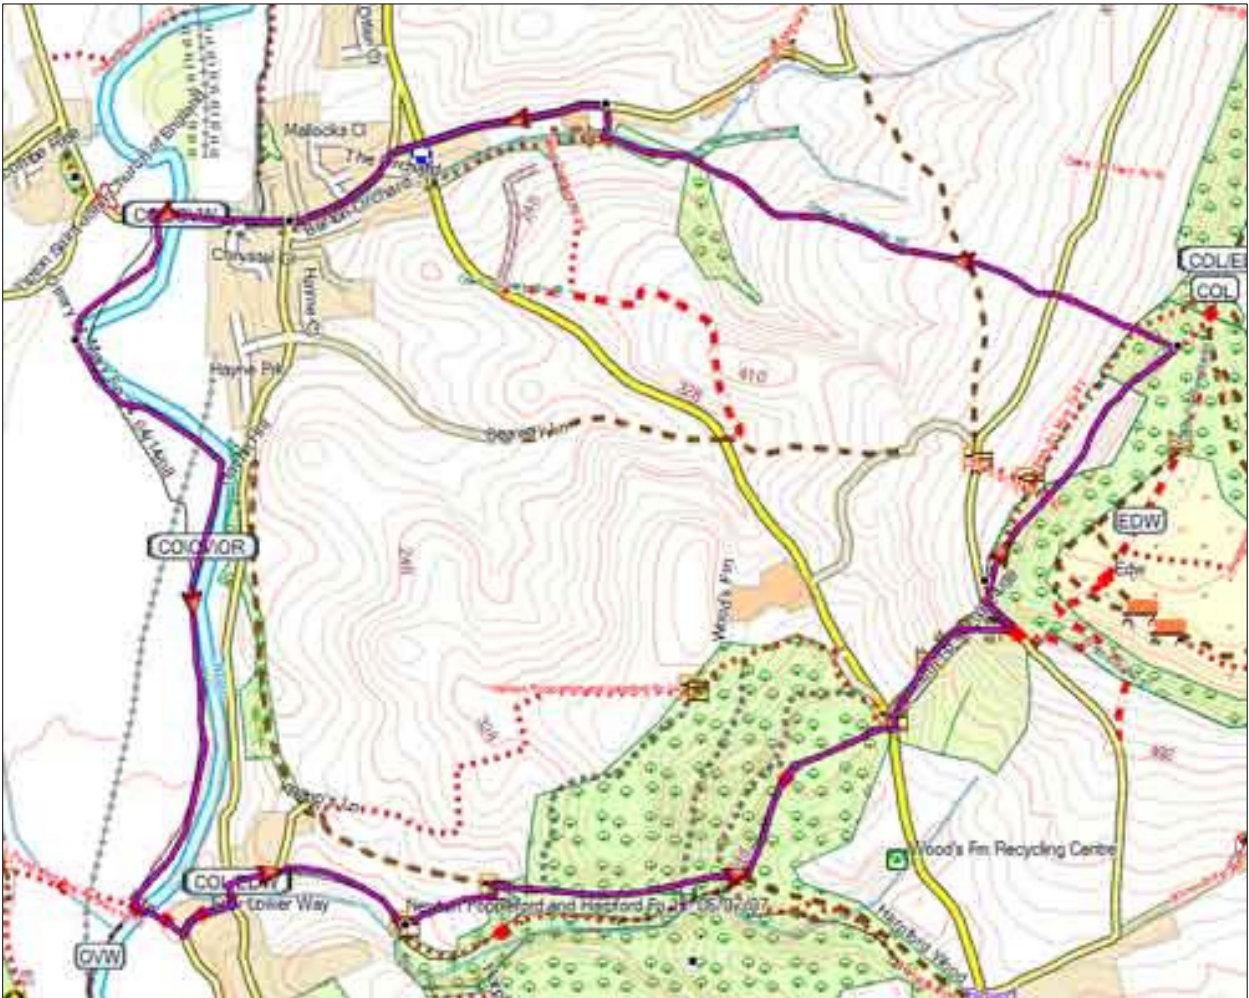

# Devon Popular Walks with GPS

[Over 280 tried and tested free walks with map , gpx and kml](#)

## Tipton St John Walk 1

Distance: 4.6 miles

Difficulty: \* \* \*

# Tipton St John Walk 2

Distance: 2.5 miles

Difficulty: \* \*

(c) [Pinns UK](#)