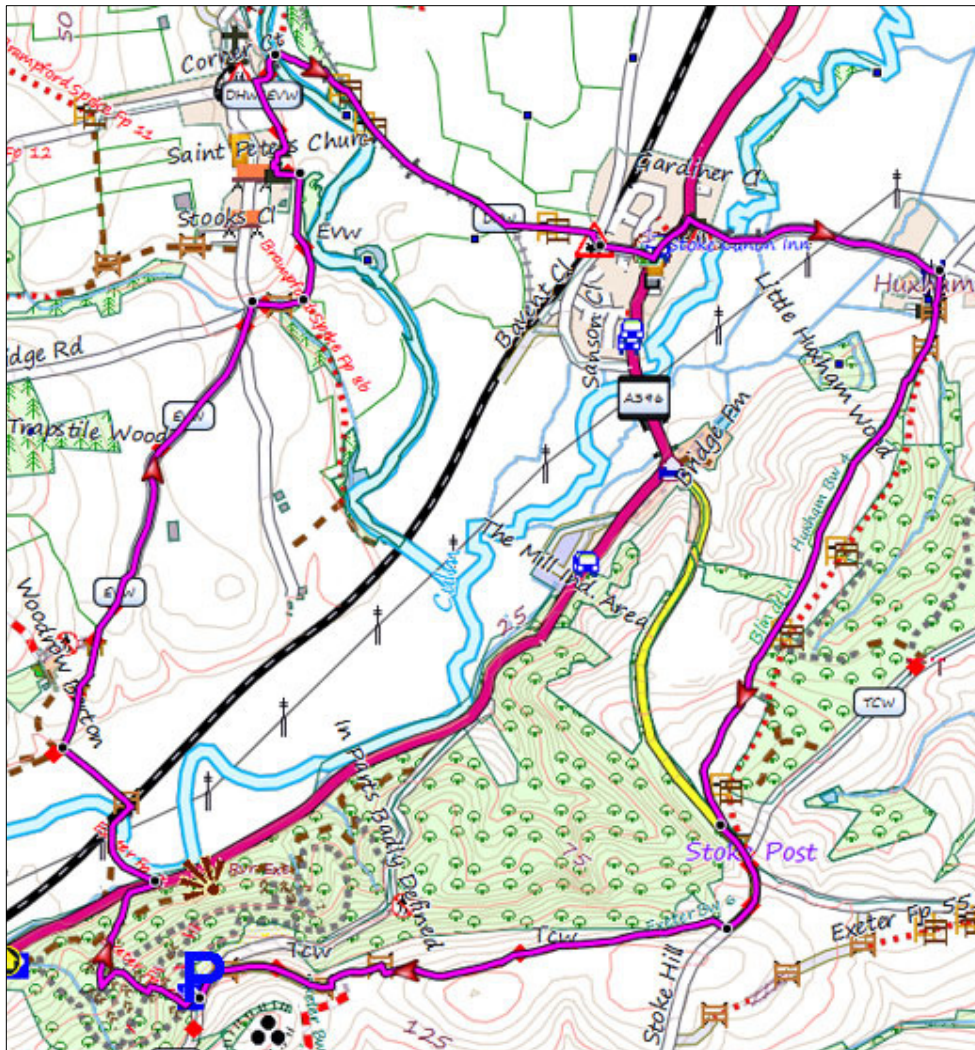

Devon Popular Walks with GPS

[Over 280 tried and tested free walks with map , gpx and kml](#)

Stoke Woods to Brampford Speke Walk

Distance: 7.2 miles

Difficulty: * * *

(c) [Pinns UK](#)