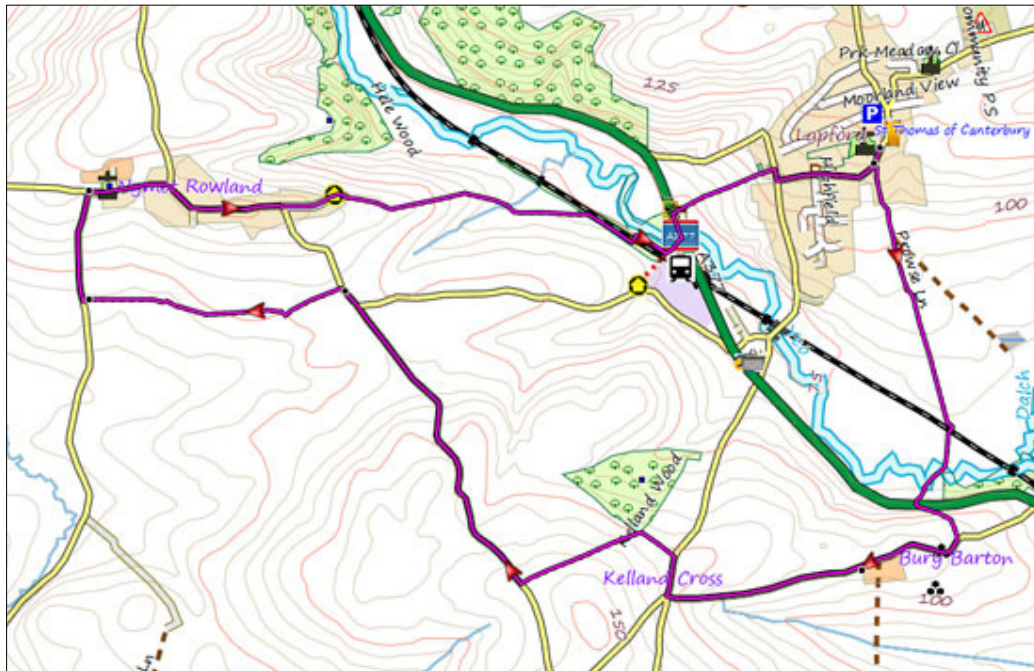

# Devon Popular Walks with GPS

[Over 280 tried and tested free walks with map , gpx and kml](#)

## Lapford Walk 1

Distance: 5 miles

Difficulty: \* \*

(c) [Pinns UK](#)