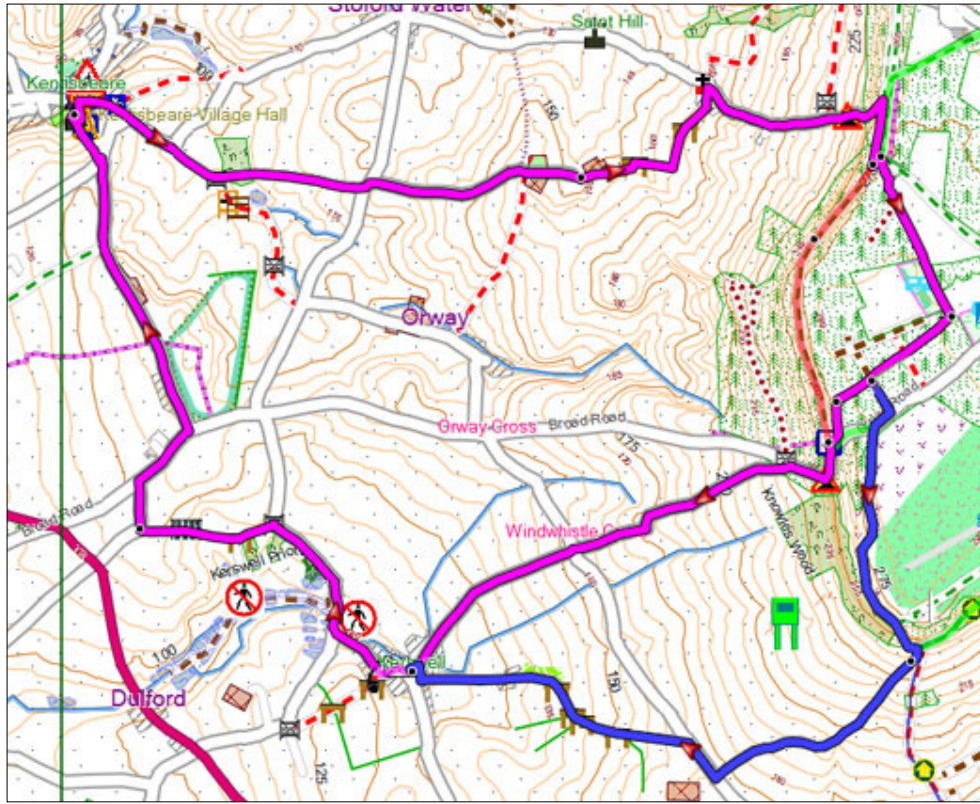

## Kentisbeare Walk 1

Distance: 1 hr

Difficulty: \* \*

## Kentisbeare Walk 2

Distance: 5.2 miles

Difficulty: \*\*\*

(c) [Pinns UK](#)

# Kentisbeare Walk 3

Distance: 6.4 or 7.1

Difficulty: \* \* \*

(c) [Pinns UK](#)