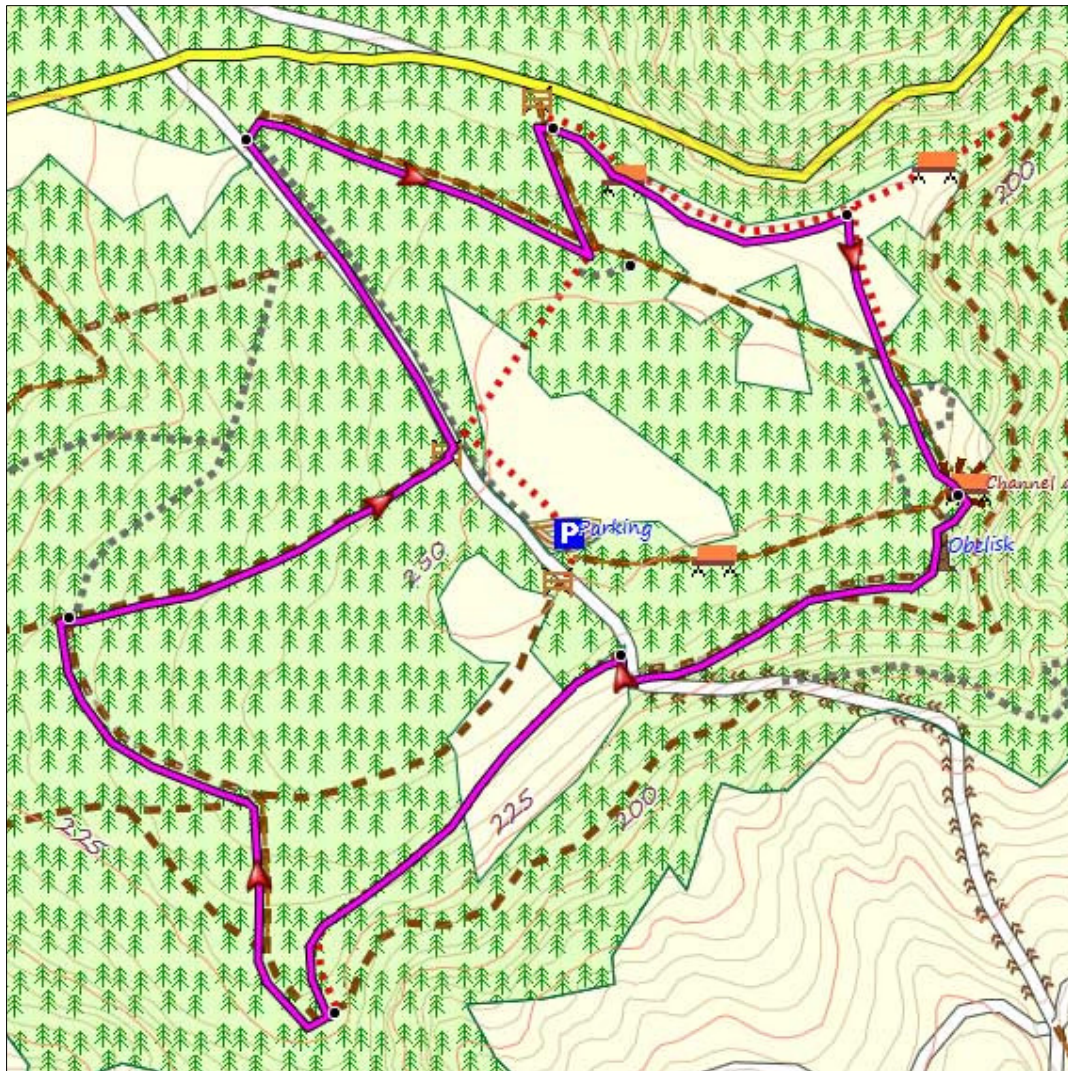

Devon Popular Walks with GPS

[Over 280 tried and tested free walks with map . gpx and kml](#)

Haldon Obelisk Walk

Distance: 2.4 miles

Difficulty: *

(c)

[Pinns UK](#)