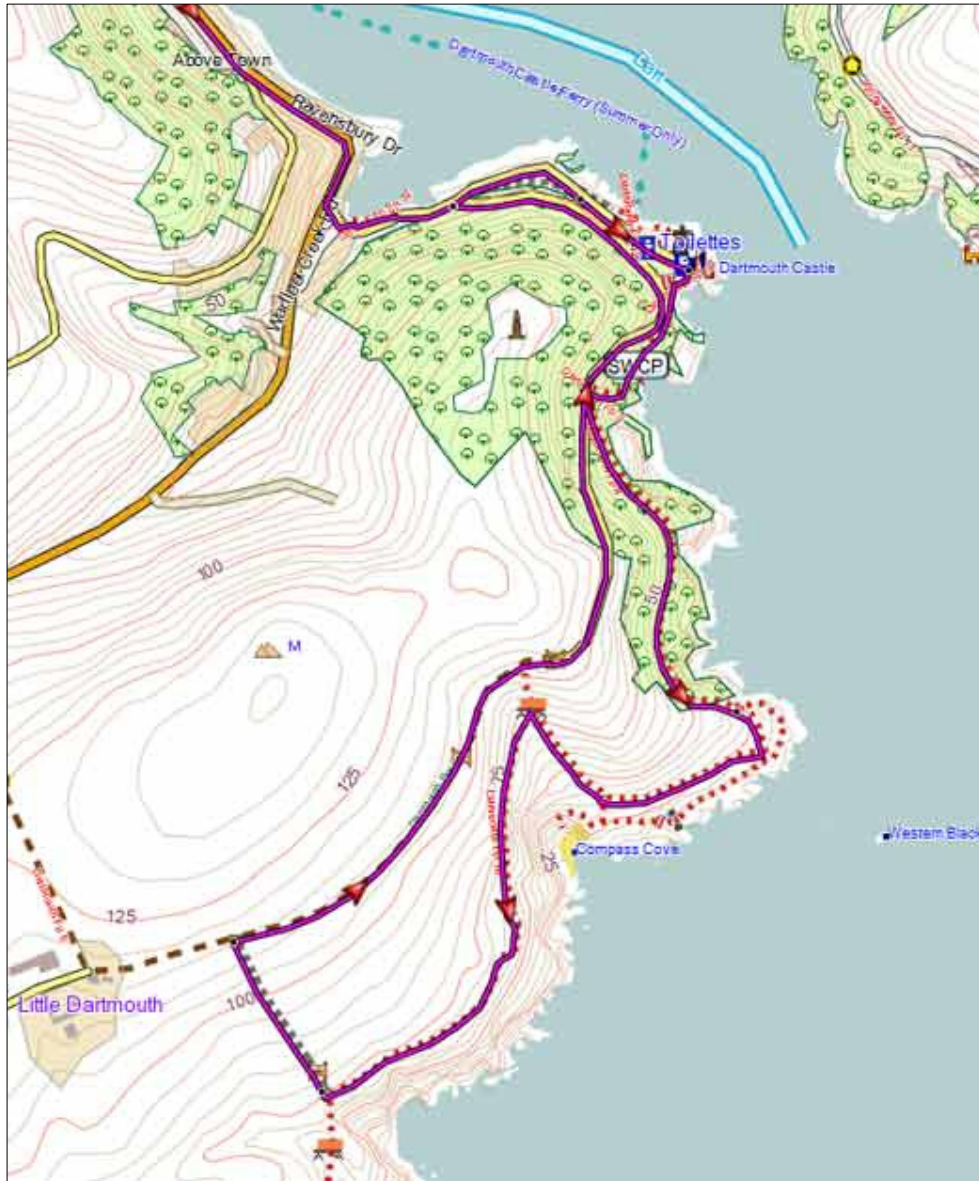

# Devon Popular Walks with GPS

[Over 280 tried and tested free walks with map . gpx and kml](#)

## Dartmouth Walks

Distance: 4.6 miles

Difficulty: \* \* \*

For more information & downloads of GPX and KML files click [www.pinns.co.uk/devon/dartmouth.html](http://www.pinns.co.uk/devon/dartmouth.html) .

### Walk1

## Walk 2

Distance : 3.5 miles    Difficulty: \* \* \*