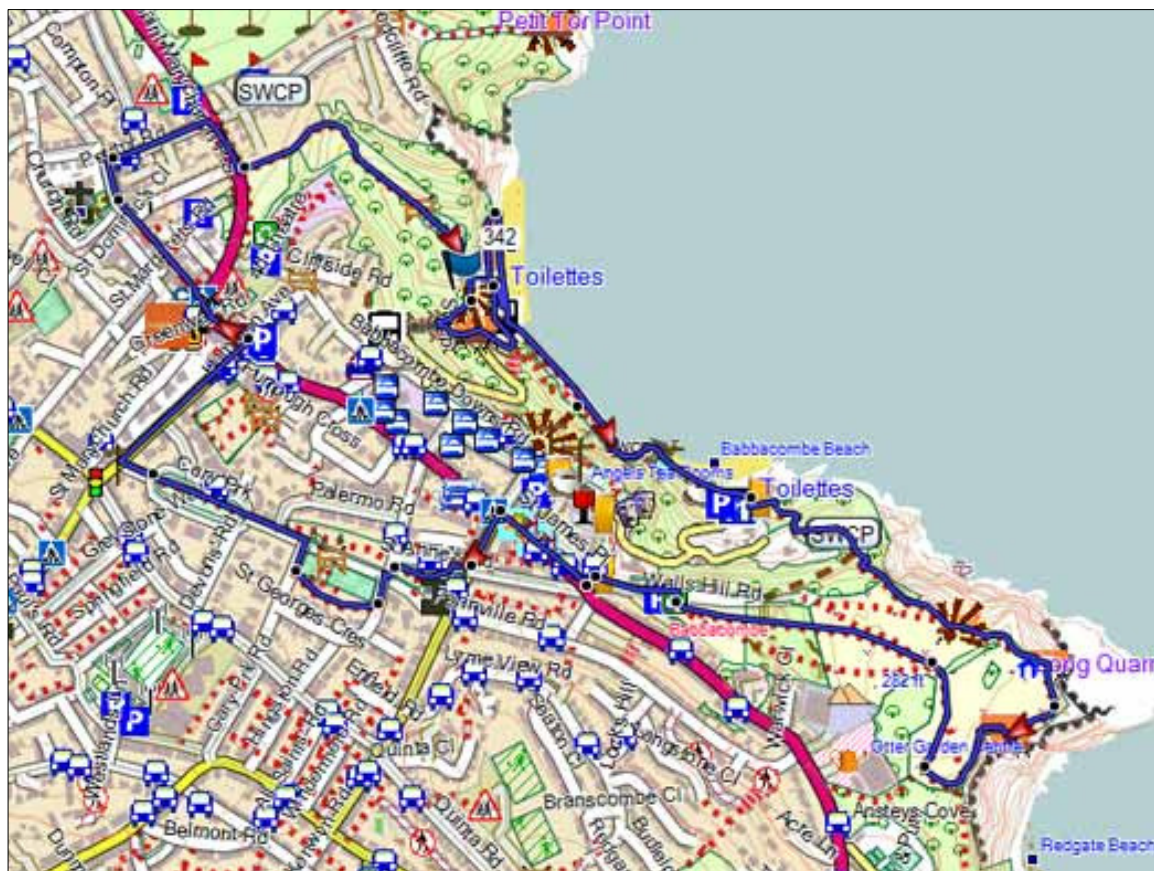

Devon Popular Walks with GPS

[Over 280 tried and tested free walks with map , gpx and kml](#)

Babbacombe Walk 1

For more information & downloads of GPX and KML files click www.pinns.co.uk/devon/babbacombe.html .

Distance: 1.2 miles

Difficulty: *

(c) [Pinns UK](#)

Babbacombe Walk 2

Distance: 3.9 miles

Difficulty: * * *

(c) [Pinns UK](#)