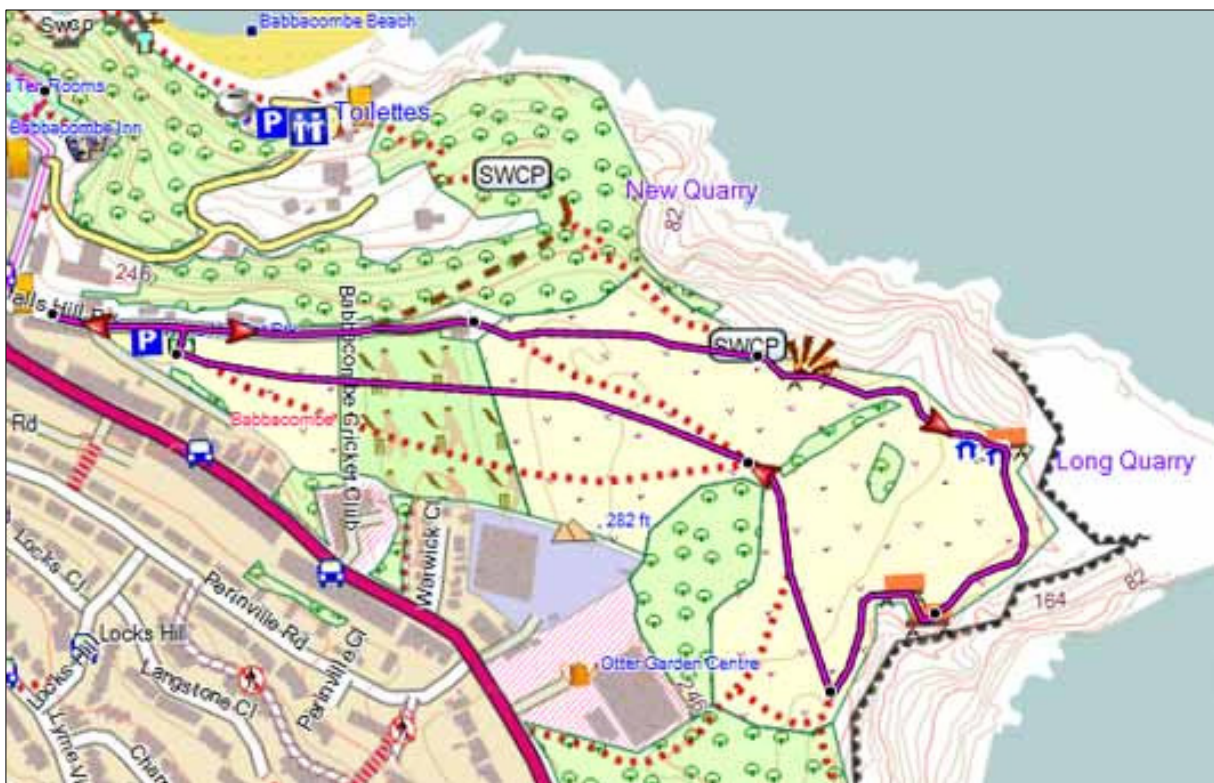

Devon Popular Walks with GPS

[Over 280 tried and tested free walks with map , gpx and kml](#)

Babbacombe Walk 1

For more information & downloads of GPX and KML files click www.pinns.co.uk/devon/babbacombe.html .

Distance: 1.2 miles

Difficulty: *

(c) [Pinns UK](#)

Babbacombe Walk 2

Distance: 3.9 miles

Difficulty: * * *

(c) [Pinns UK](#)