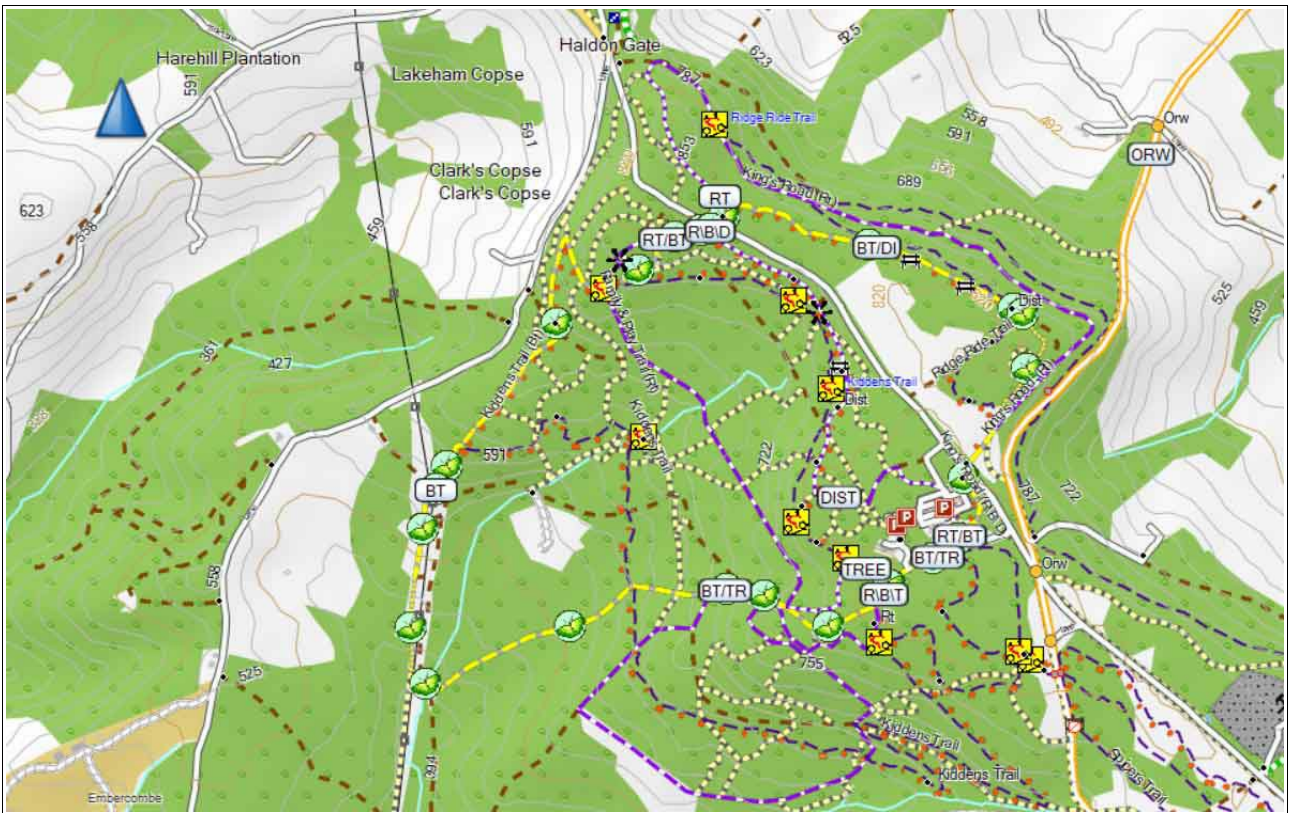

Map of Haldon 2020 for Walkers

Avoid Cycle Routes : Purple Stripes

(c) Pinns UK